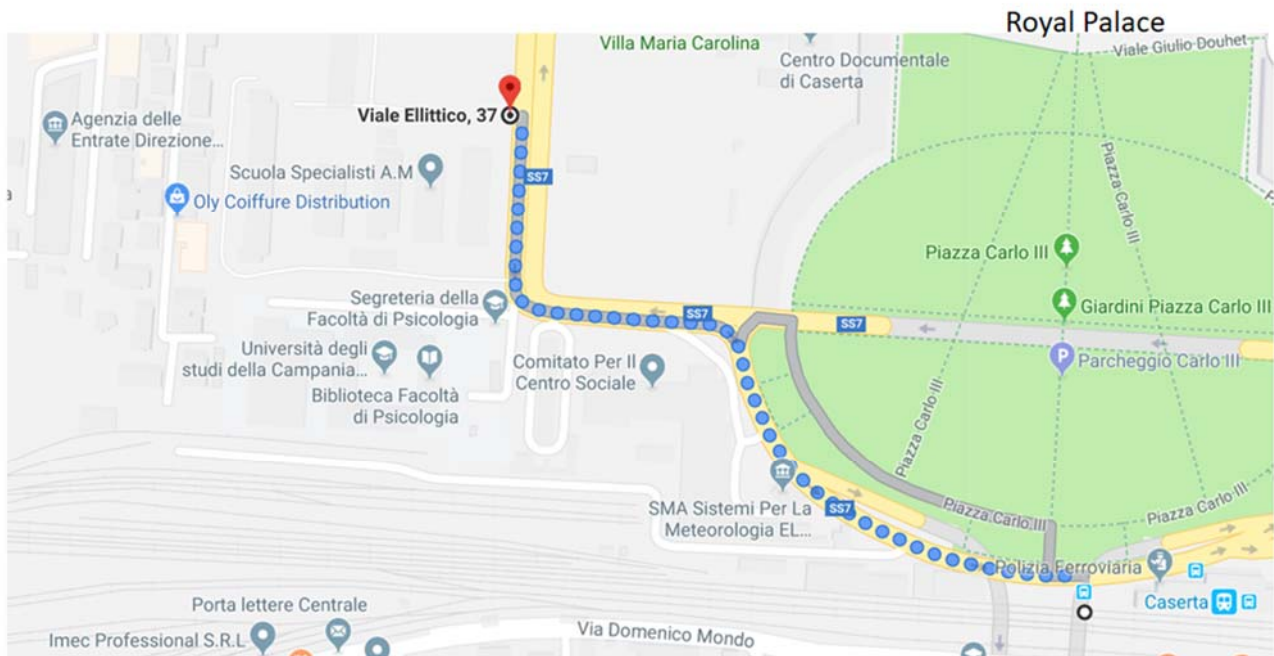

How to reach the venue

The Conference venue is the "Centro Polifunzionale Scuola Specialisti Aeronautica Militare", located in Viale Ellittico - Caserta, in the proximity of the Royal Palace

Reaching Caserta by train

Coming from Rome take the southbound high speed train (TAV) to "Napoli Centrale" station. At this station take the regional train to Caserta station. Exiting the station take left as indicated in the picture and arrive at the school premises on foot in about 6 minutes (0.4km).

Tickets can be purchased on the Trenitalia website entering departing and arrival station or directly at the train station.

Map from Caserta station to Conference venue

Going to Caserta by plane

Land in Napoli-Capodichino Airport (NAP). From there take taxi to Napoli Centrale Station and take the train to Caserta.

Reaching Caserta by car

- From Rome: take the A1/E45 motorway (Milan - Naples) southbound and take the Caserta North Exit exit
- From Naples: take the A1 / E45 motorway northbound and take the Caserta North exit
- From Salerno: Highway A30 (Caserta-Salerno) westbound and the connection to A1 northbound
- From Bari: motorway A16 (Naples-Bari) westbound, near Nola change to A30 (Caserta-Salerno) westbound and the connection to A1 northbound (direction Rome).